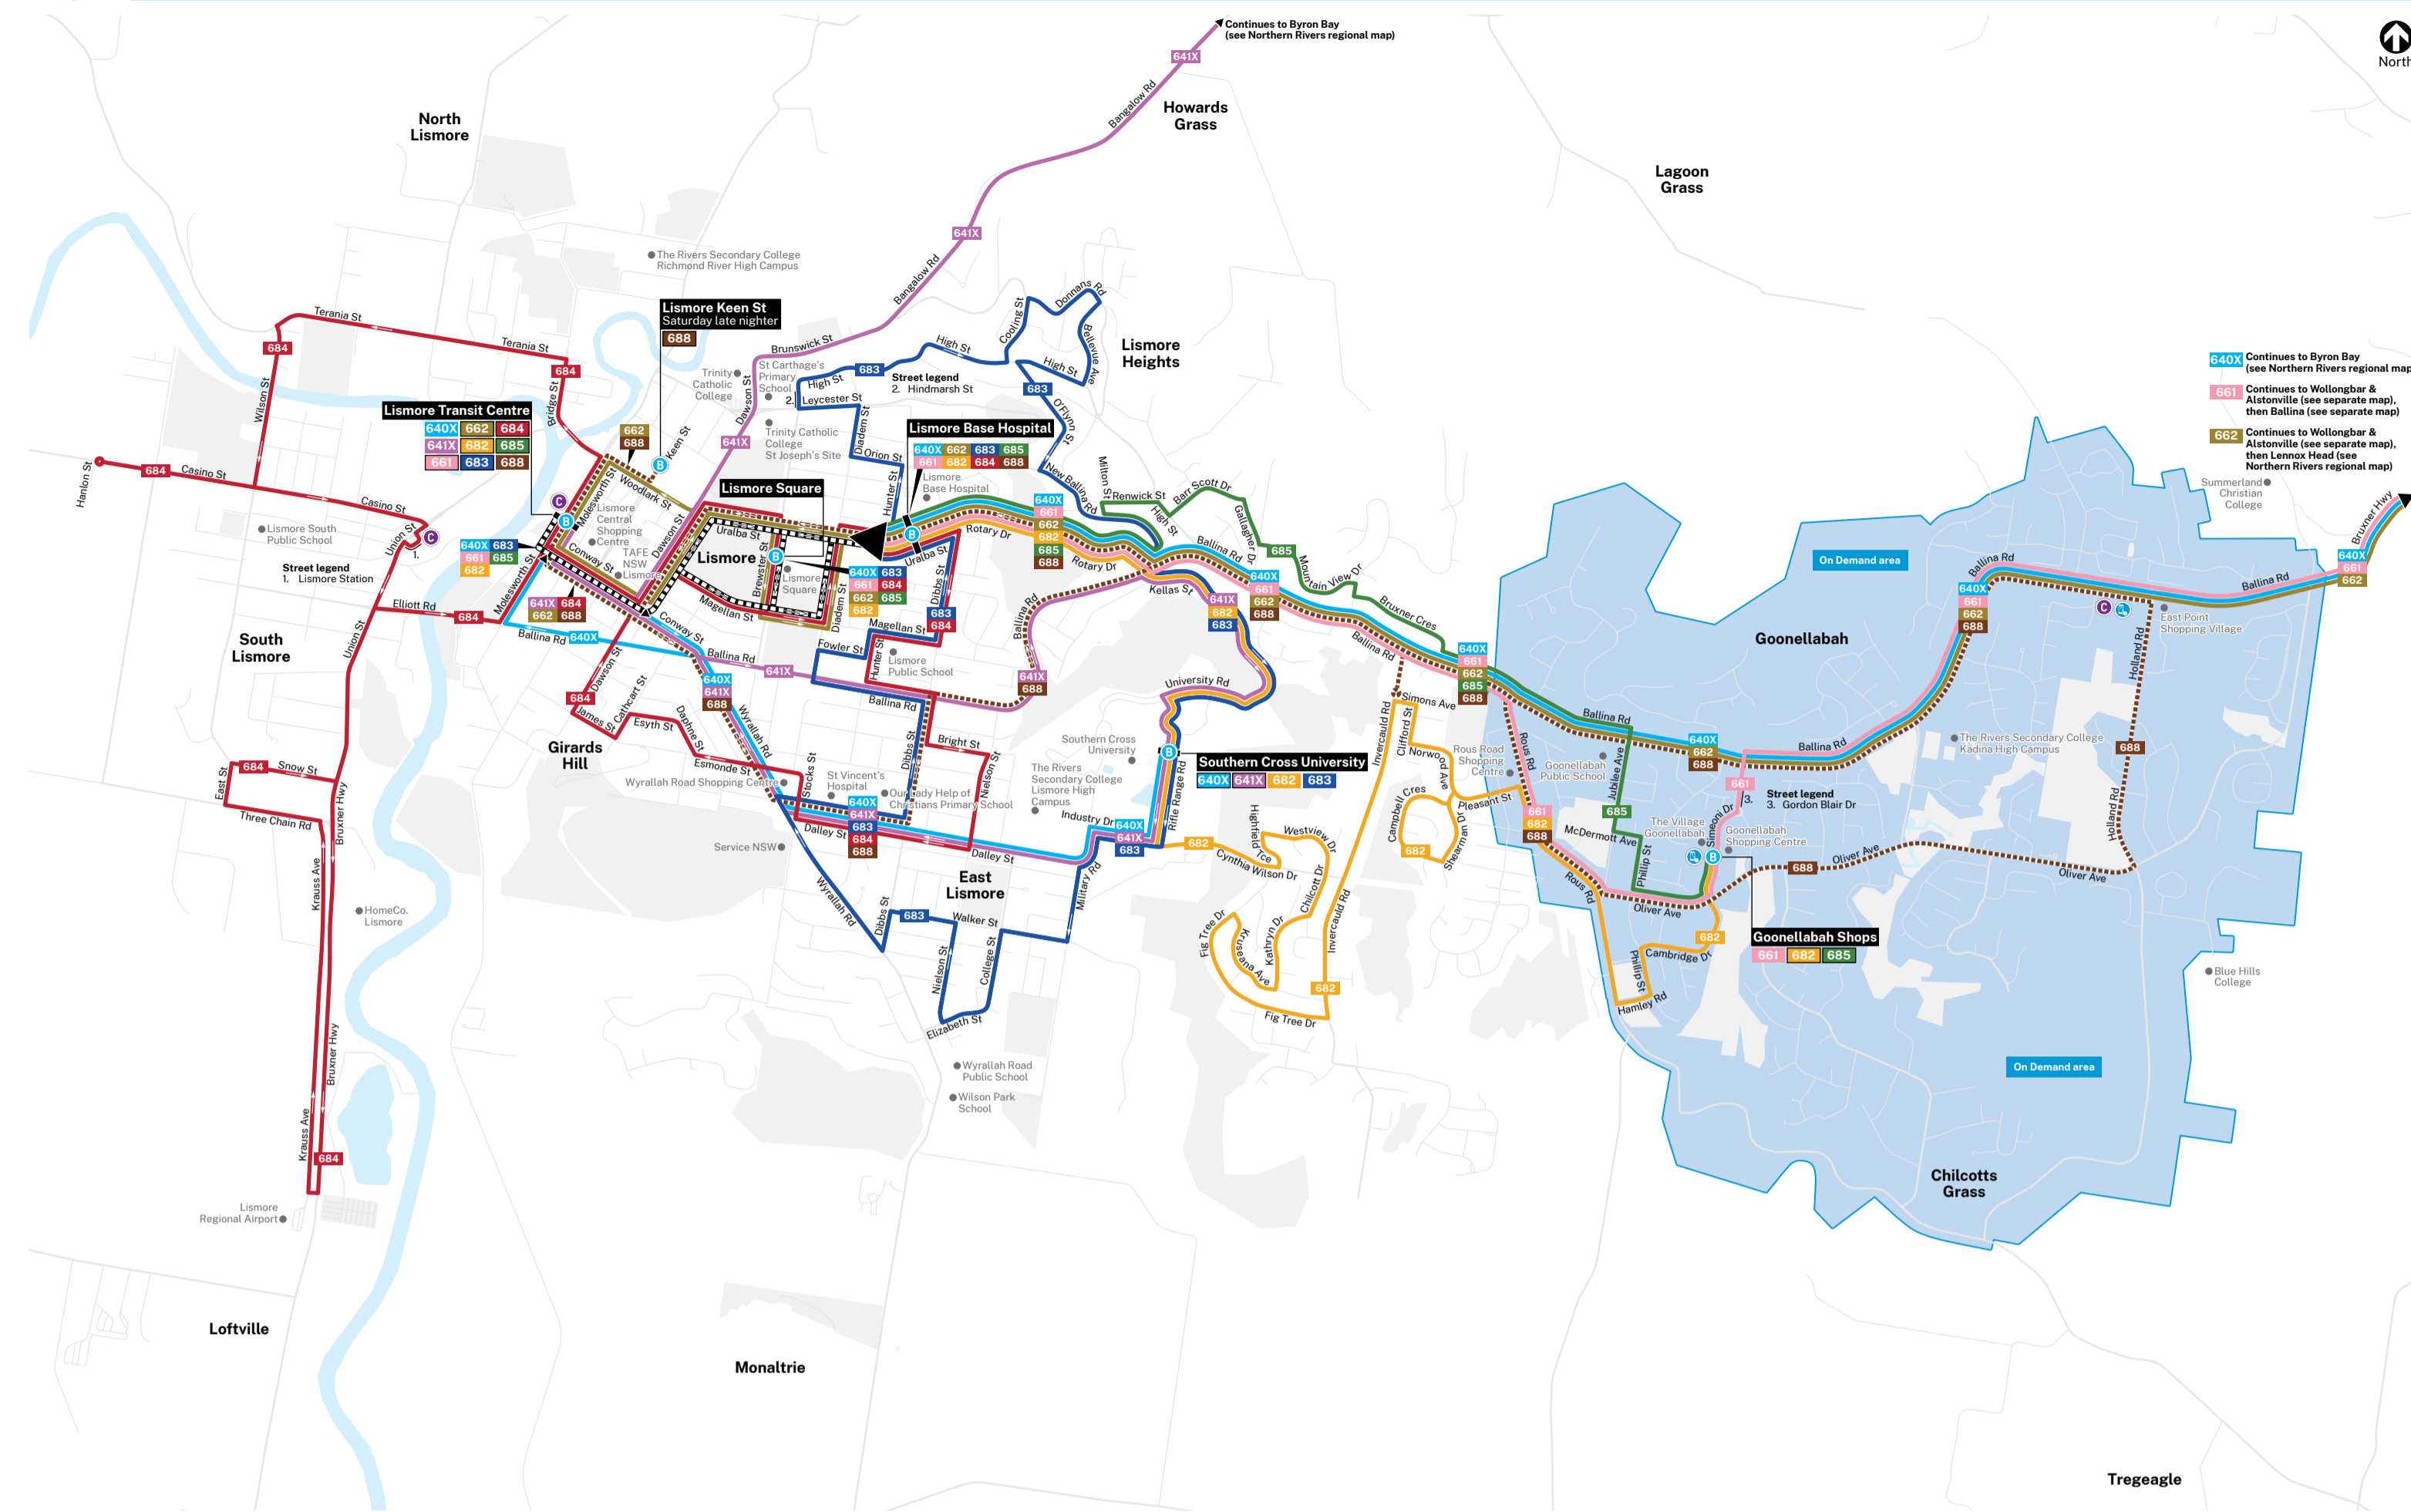

B Lismore bus network map

B Wollongbar & Alstonville bus network map

B Northern Rivers regional bus network map

B Ballina bus network map

Bus Route Index

Ballina Buslines Routes		Blanch's Bus Company (CDC) Routes	
660	Evans Head to Ballina	637N	Byron Bay to Arts & Industry Estate (Loop)
668	Ballina to West Ballina	637S	Byron Bay to Suffolk Park (Loop)
669	Ballina to East Ballina	640	Mullumbimby to Ballina
Ballina Buslines and Northern Rivers Buslines Route		640X	Byron Bay to Lismore
661	Ballina to Lismore	641	Byron Bay to Ballina via Bangalow
Northern Rivers Buslines Routes		641X	Byron Bay to Lismore via Bangalow, Clunes & Bexhill
610	Byron Bay to Lismore	645	Ocean Shores to Byron Bay
635	Mullumbimby to Lismore	664	Ballina Heights to Ballina
650	Nimbin to Lismore	665	Ballina to Prospect Estate (Loop)
662	Lennox Head to Lismore	Quinns Coaches Route	
670	Kyogle to Lismore via Casino	652	Tuntabale Creek to Lismore
670T	Tenterfield to Lismore	Sodhi Bus Service Route	
675	Geneva to Lismore	653	Dunoon to Lismore
682	Goonellabah to Lismore via Southern Cross Uni	On Demand Service	
683	Lismore to Lismore Heights (Loop)	D-ConX operated by Buslines Group	
684	Lismore to South Lismore and East Lismore (loop)		
685	Lismore to Goonellabah (loop)		
688	Goonellabah to Lismore		
690	Evans Head to Lismore		
695	Grafton to Lismore		