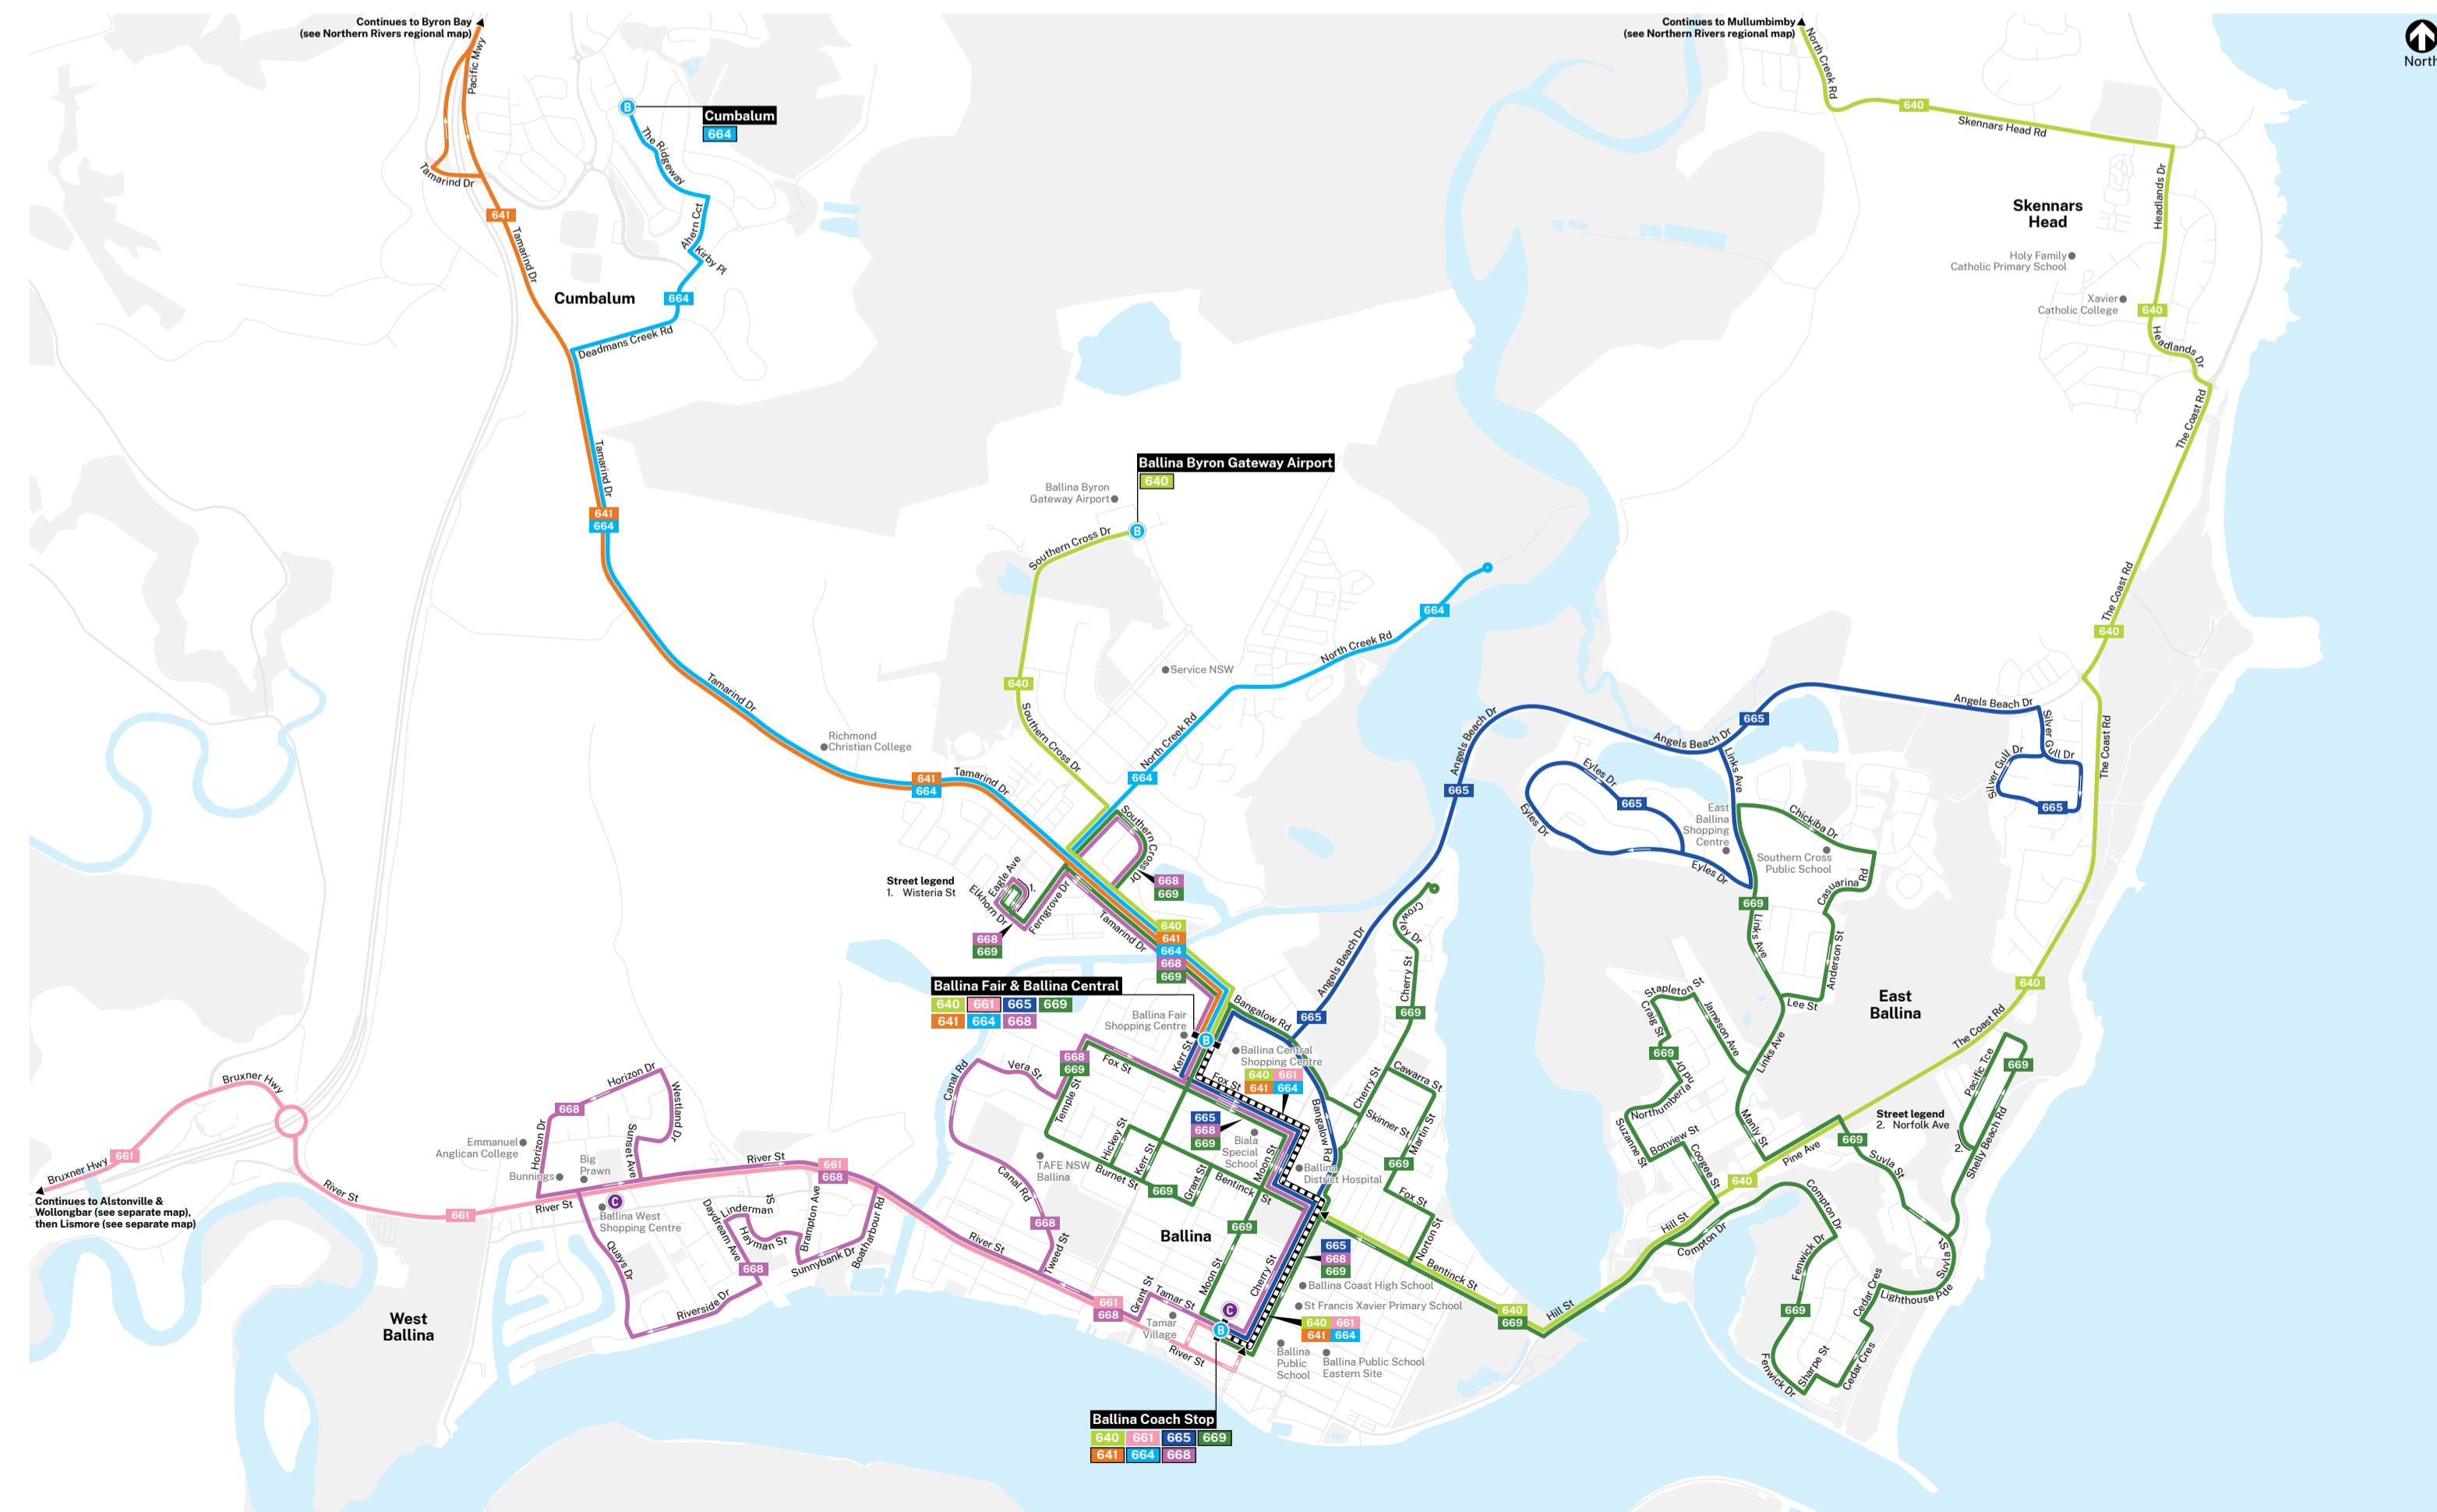

B Lismore bus network map

B Wollongbar & Alstonville bus network map

B Northern Rivers regional bus network map

B Ballina bus network map

Bus Route Index

Ballina Buslines Routes		Blanch's Bus Company (CDC) Routes	
660	Evans Head to Ballina	637N	Byron Bay to Arts & Industry Estate (Loop)
668	Ballina to West Ballina	637S	Byron Bay to Suffolk Park (Loop)
669	Ballina to East Ballina	640	Mullumbimby to Ballina
Ballina Buslines and Northern Rivers Buslines Route		640X	Byron Bay to Lismore
661	Ballina to Lismore	641	Byron Bay to Ballina via Bangalow
Northern Rivers Buslines Routes		641X	Byron Bay to Lismore via Bangalow, Clunes & Bexhill
610	Byron Bay to Lismore	645	Ocean Shores to Byron Bay
635	Mullumbimby to Lismore	664	Ballina Heights to Ballina
650	Nimbin to Lismore	665	Ballina to Prospect Estate (Loop)
662	Lennox Head to Lismore	Quinns Coaches Route	
670	Kyogle to Lismore via Casino	652	Tuntabale Creek to Lismore
670T	Tenterfield to Lismore	Sodhi Bus Service Route	
675	Geneva to Lismore	653	Dunoon to Lismore
682	Goonellabah to Lismore via Southern Cross Uni	On Demand Service	
683	Lismore to Lismore Heights (Loop)	D-ConX operated by Buslines Group	
684	Lismore to South Lismore and East Lismore (loop)		
685	Lismore to Goonellabah (loop)		
688	Goonellabah to Lismore		
690	Evans Head to Lismore		
695	Grafton to Lismore		