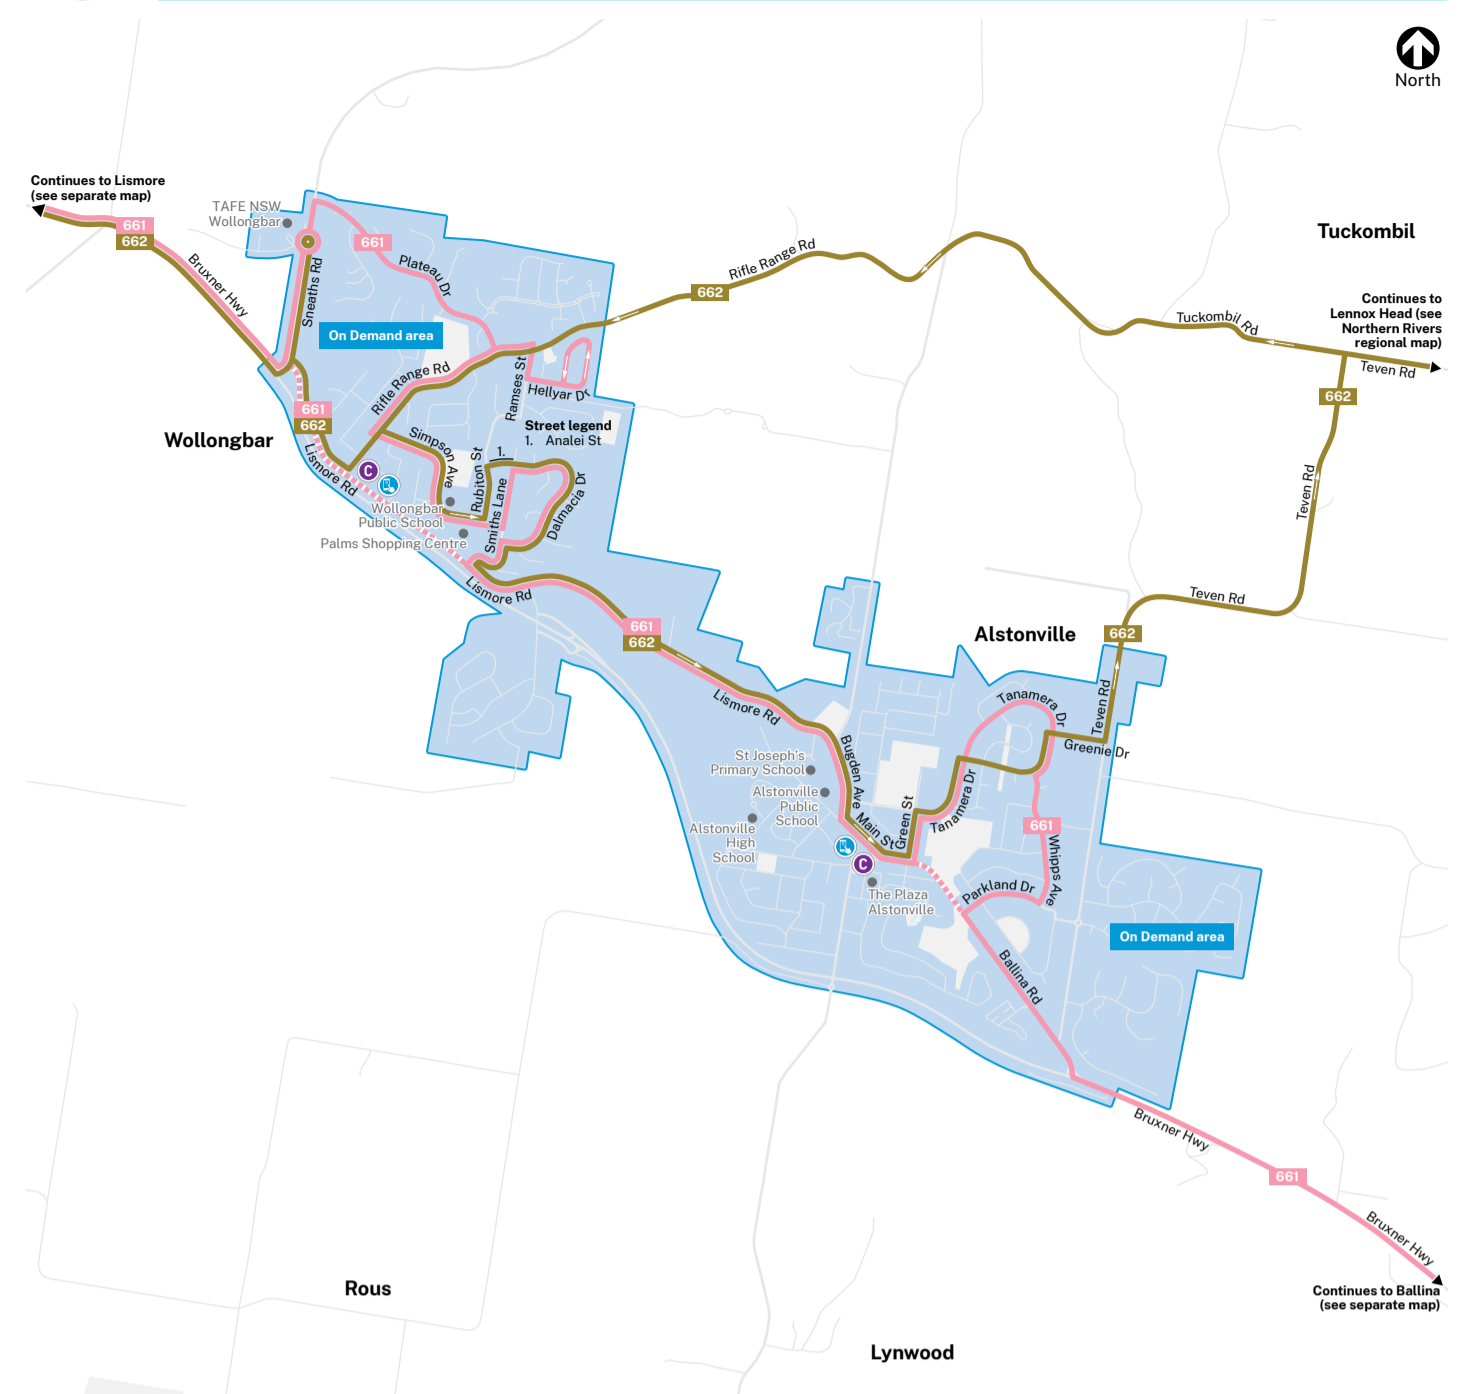

B Lismore bus network map

B Wollongbar & Alstonville bus network map

B Northern Rivers regional bus network map

B Ballina bus network map

Bus Route Index

Ballina Buslines Routes		Blanch's Bus Company (CDC) Routes	
660	Evans Head to Ballina	637N	Byron Bay to Arts & Industry Estate (Loop)
668	Ballina to West Ballina	637S	Byron Bay to Suffolk Park (Loop)
669	Ballina to East Ballina	640	Mullumbimby to Ballina
Ballina Buslines and Northern Rivers Buslines Route		640X	Byron Bay to Lismore
661	Ballina to Lismore	641	Byron Bay to Ballina via Bangalow
Northern Rivers Buslines Routes		641X	Byron Bay to Lismore via Bangalow, Clunes & Bexhill
610	Byron Bay to Lismore	645	Ocean Shores to Byron Bay
635	Mullumbimby to Lismore	664	Ballina Heights to Ballina
650	Nimbin to Lismore	665	Ballina to Prospect Estate (Loop)
662	Lennox Head to Lismore	Quinns Coaches Route	
670	Kyogle to Lismore via Casino	652	Tuntabale Creek to Lismore
670T	Tenterfield to Lismore	Sodhi Bus Service Route	
675	Geneva to Lismore	653	Dunoon to Lismore
682	Goonellabah to Lismore via Southern Cross Uni	On Demand Service	
683	Lismore to Lismore Heights (Loop)	D-ConX operated by Buslines Group	
684	Lismore to South Lismore and East Lismore (loop)		
685	Lismore to Goonellabah (loop)		
688	Goonellabah to Lismore		
690	Evans Head to Lismore		
695	Grafton to Lismore		